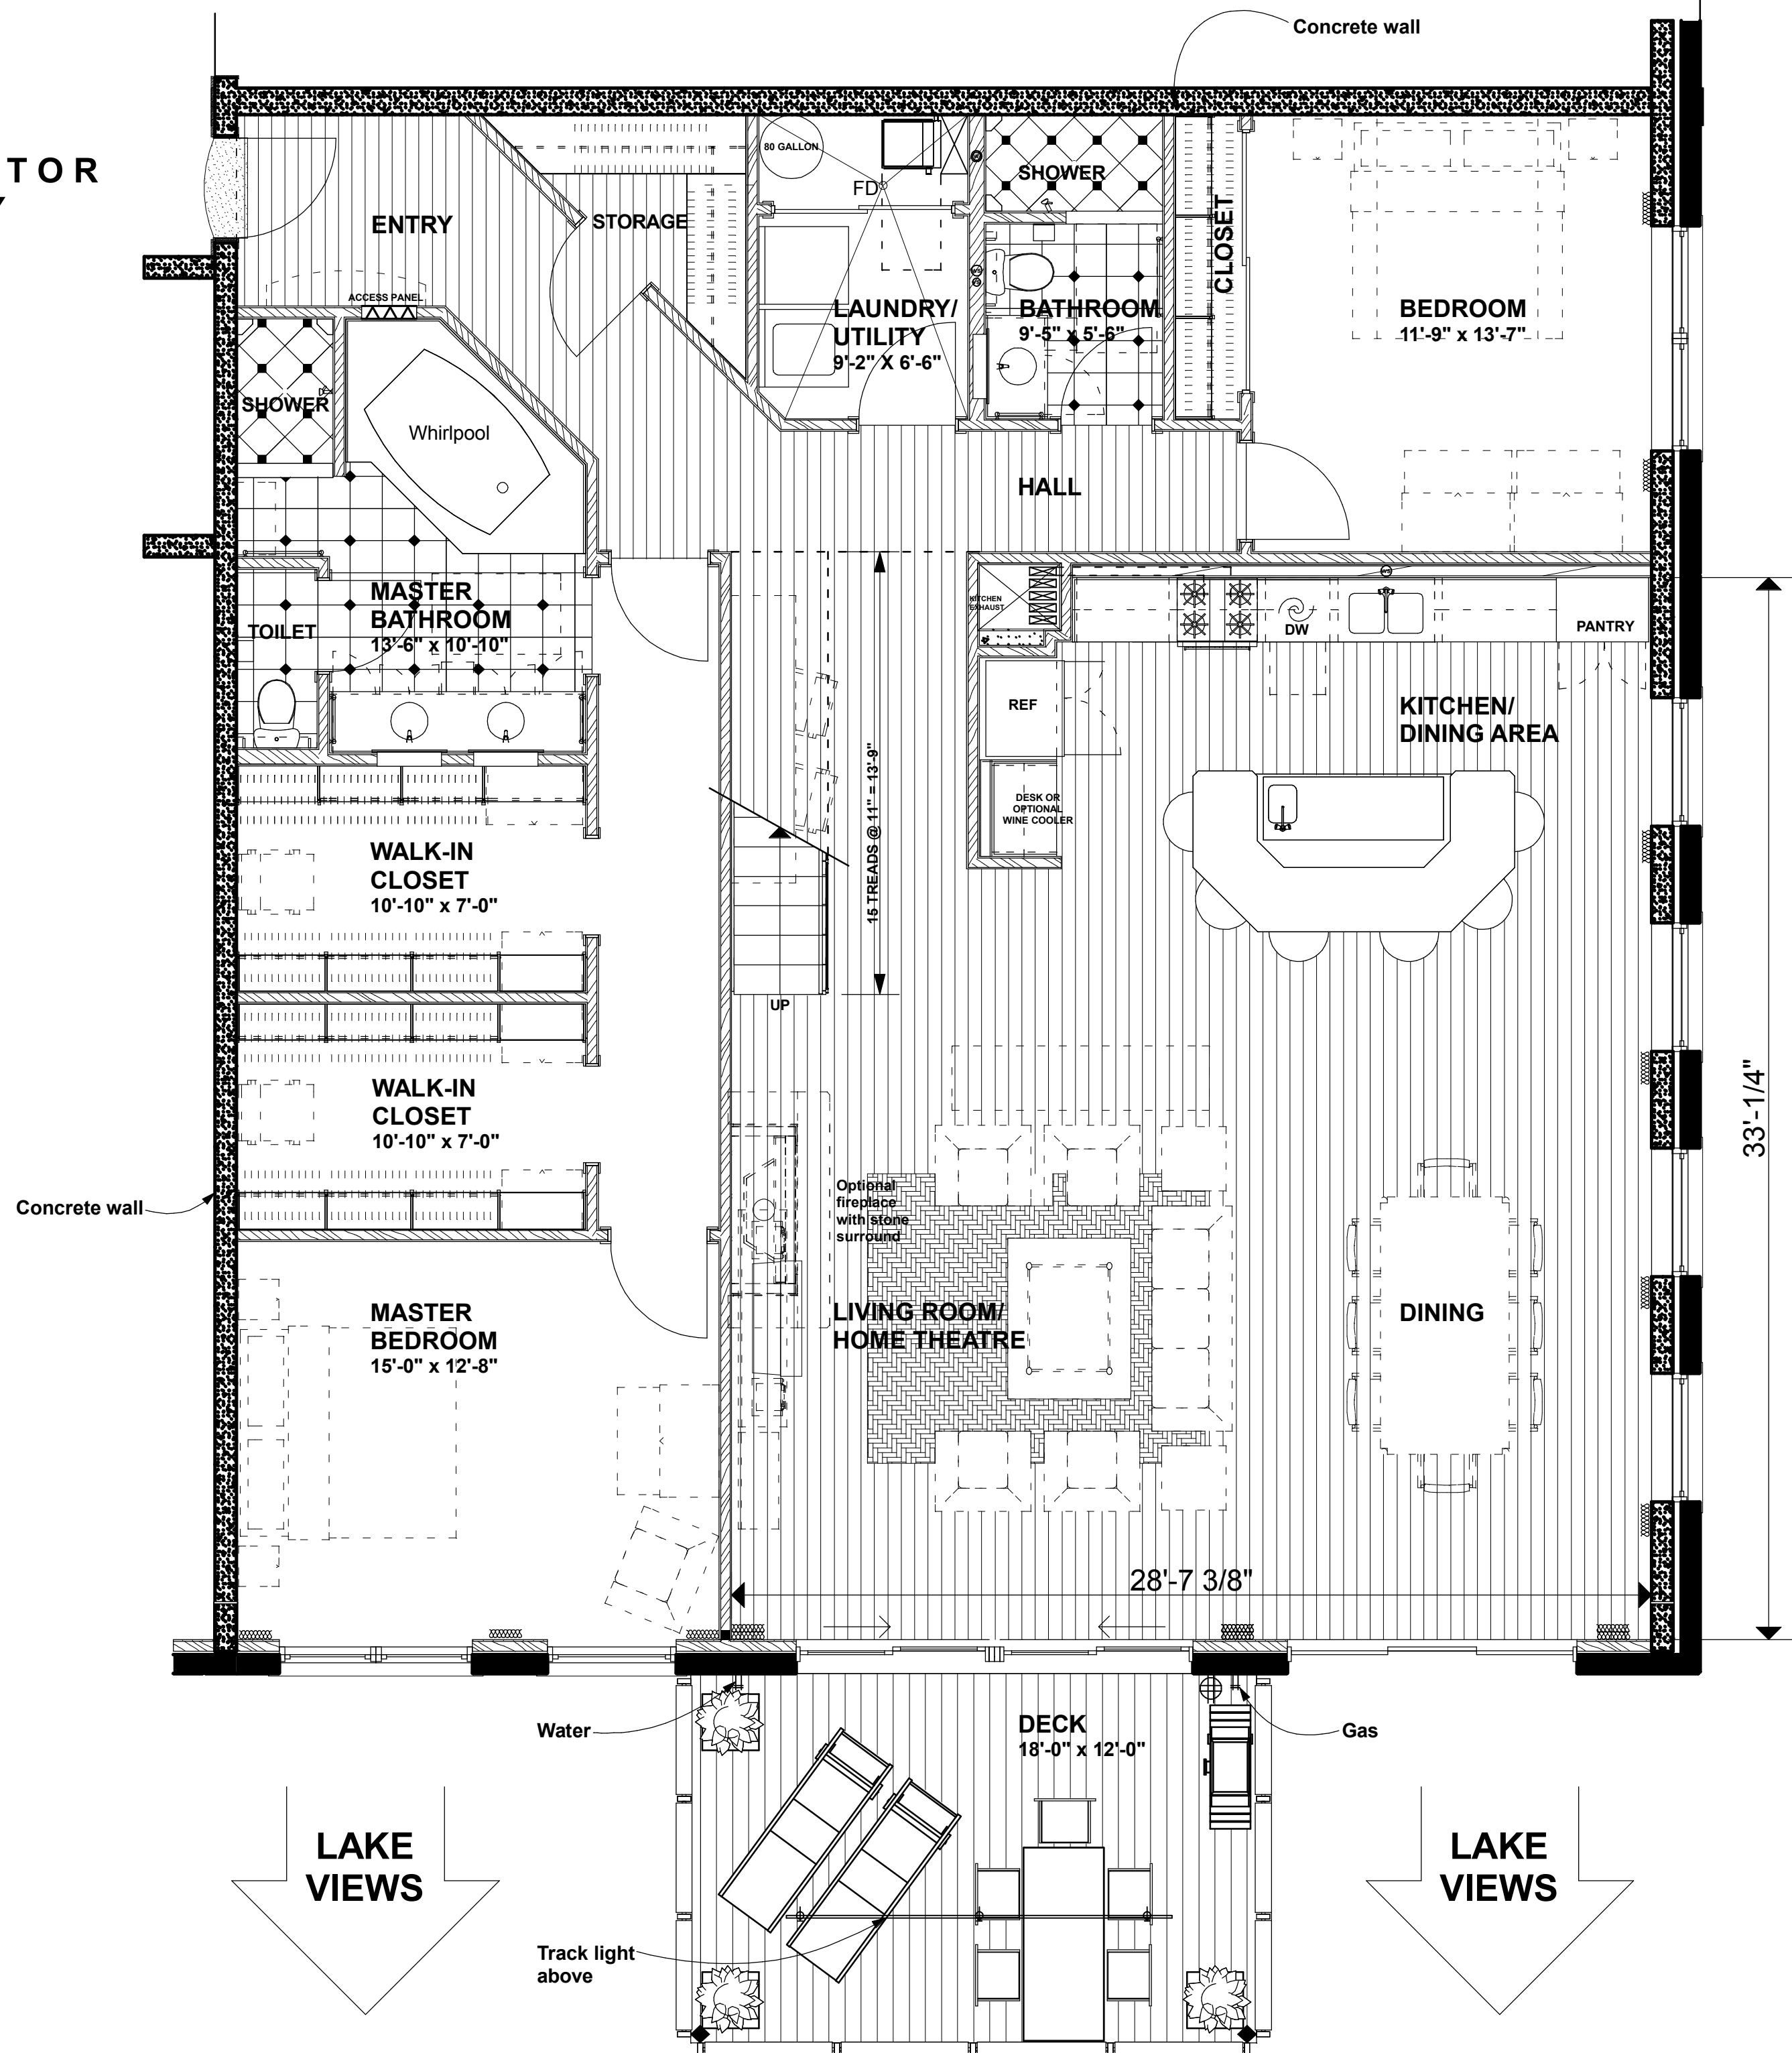

## UPPER LEVEL

ELEVATOR LOBBY

## 20TH FLOOR

**Plan For Unit 2006**  
 Four Bedroom Four Bath  
 Two-Story Unit  
 3,444 Sq.Ft. including deck